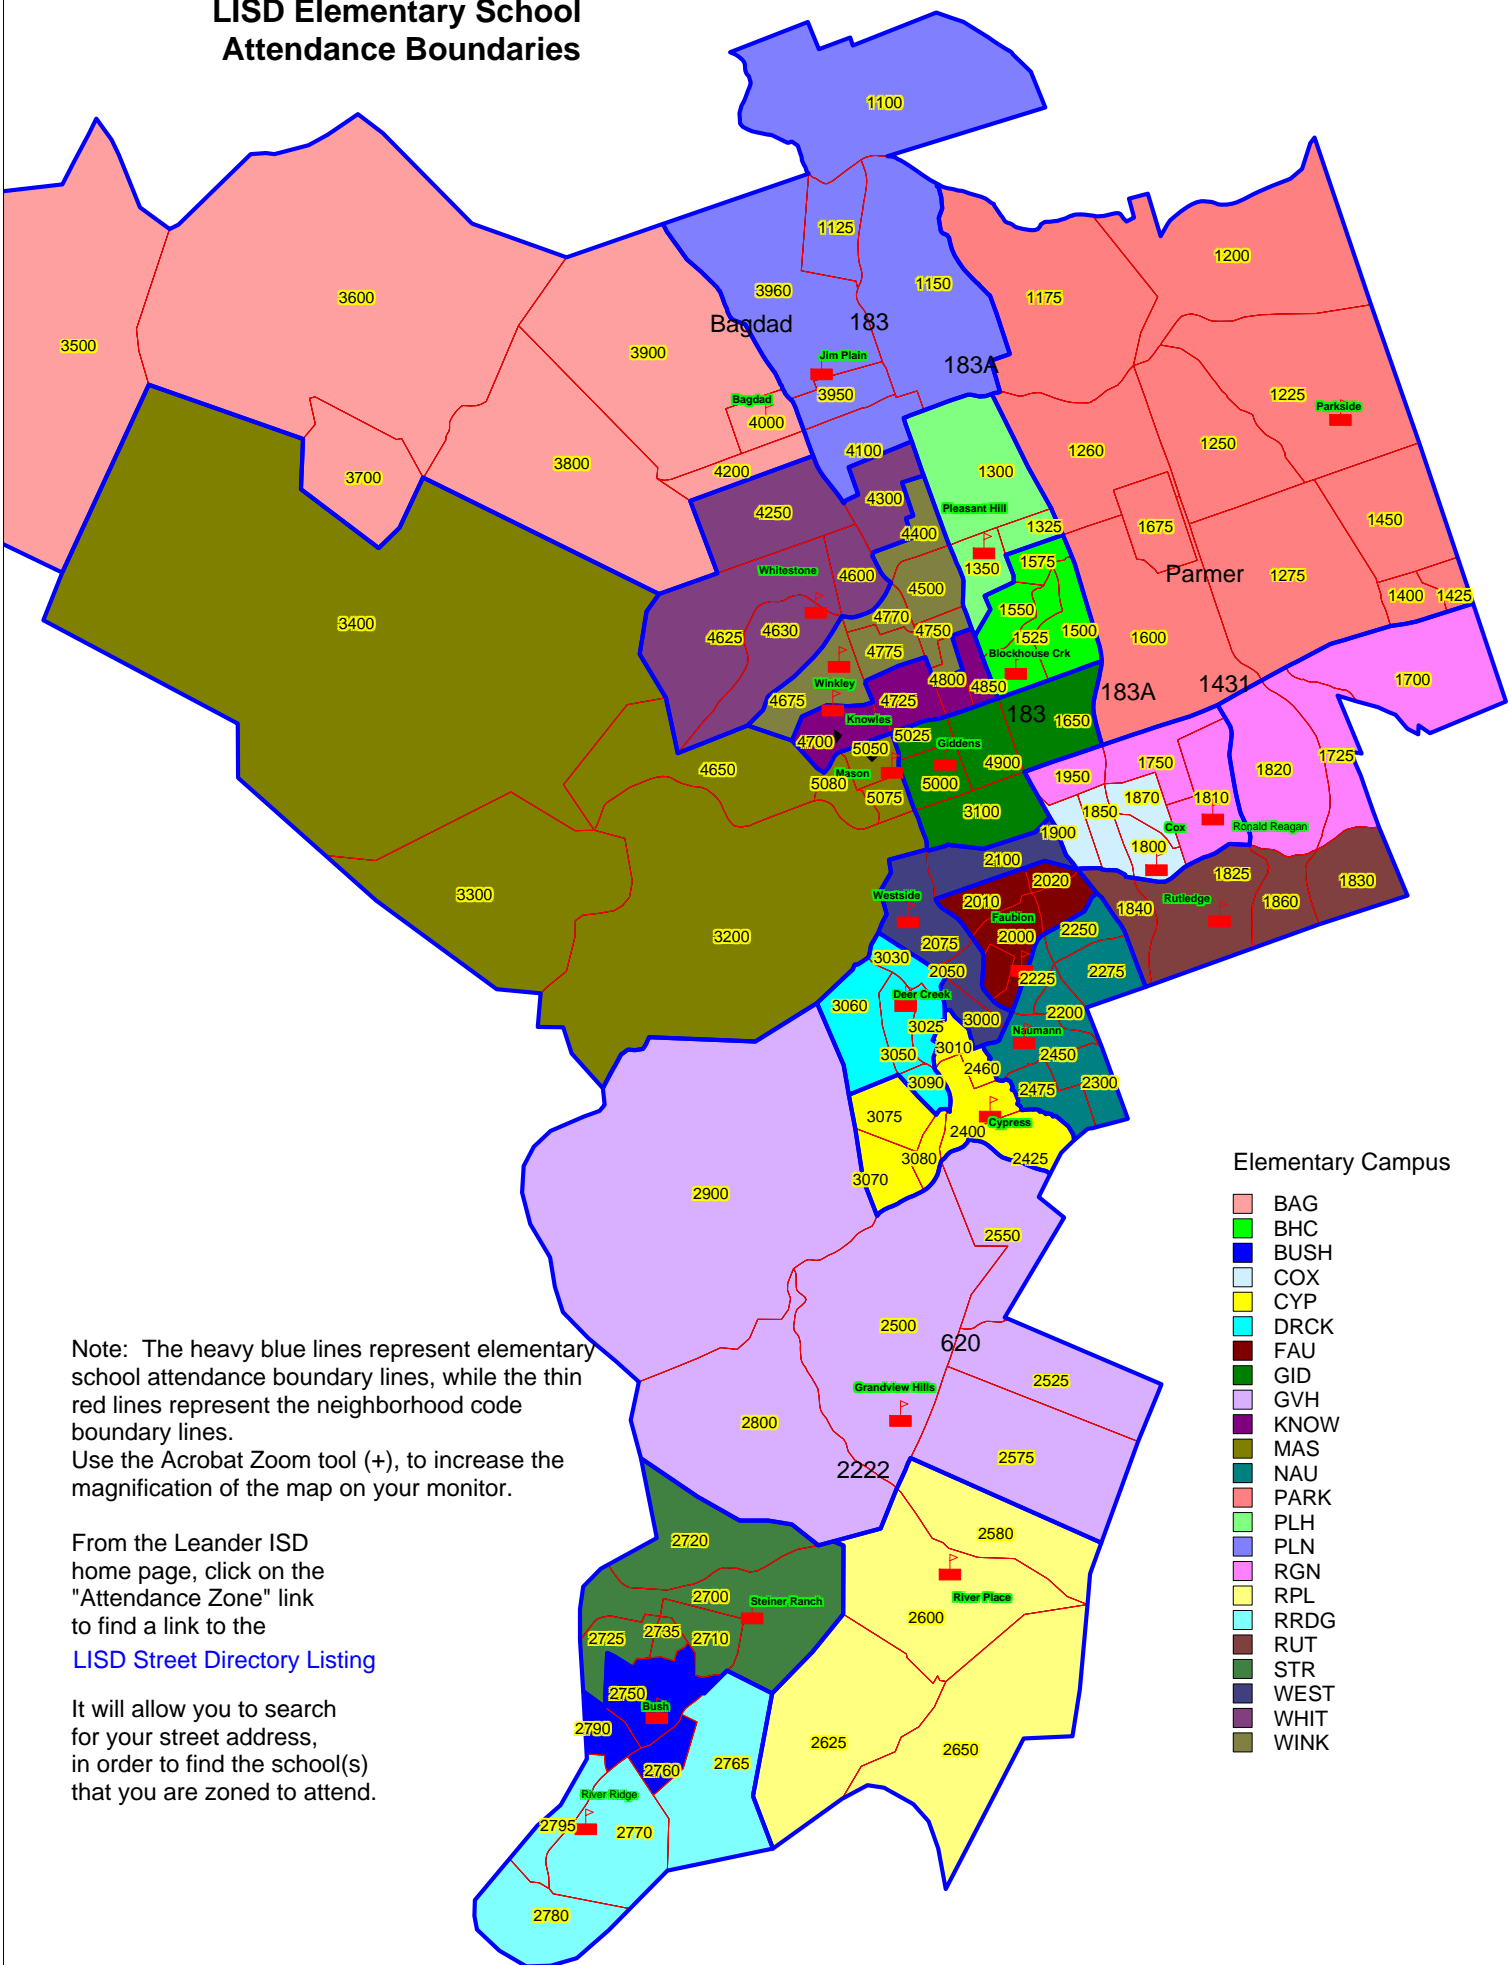

LISD Elementary School Attendance Boundaries

Elementary Campus

- BAG
- BHC
- BUSH
- COX
- CYP
- DRCK
- FAU
- GID
- GVH
- KNOW
- MAS
- NAU
- PARK
- PLH
- PLN
- RGN
- RPL
- RRDG
- RUT
- STR
- WEST
- WHIT
- WINK

Note: The heavy blue lines represent elementary school attendance boundary lines, while the thin red lines represent the neighborhood code boundary lines.
Use the Acrobat Zoom tool (+), to increase the magnification of the map on your monitor.

From the Leander ISD home page, click on the "Attendance Zone" link to find a link to the [LISD Street Directory Listing](#)

It will allow you to search for your street address, in order to find the school(s) that you are zoned to attend.